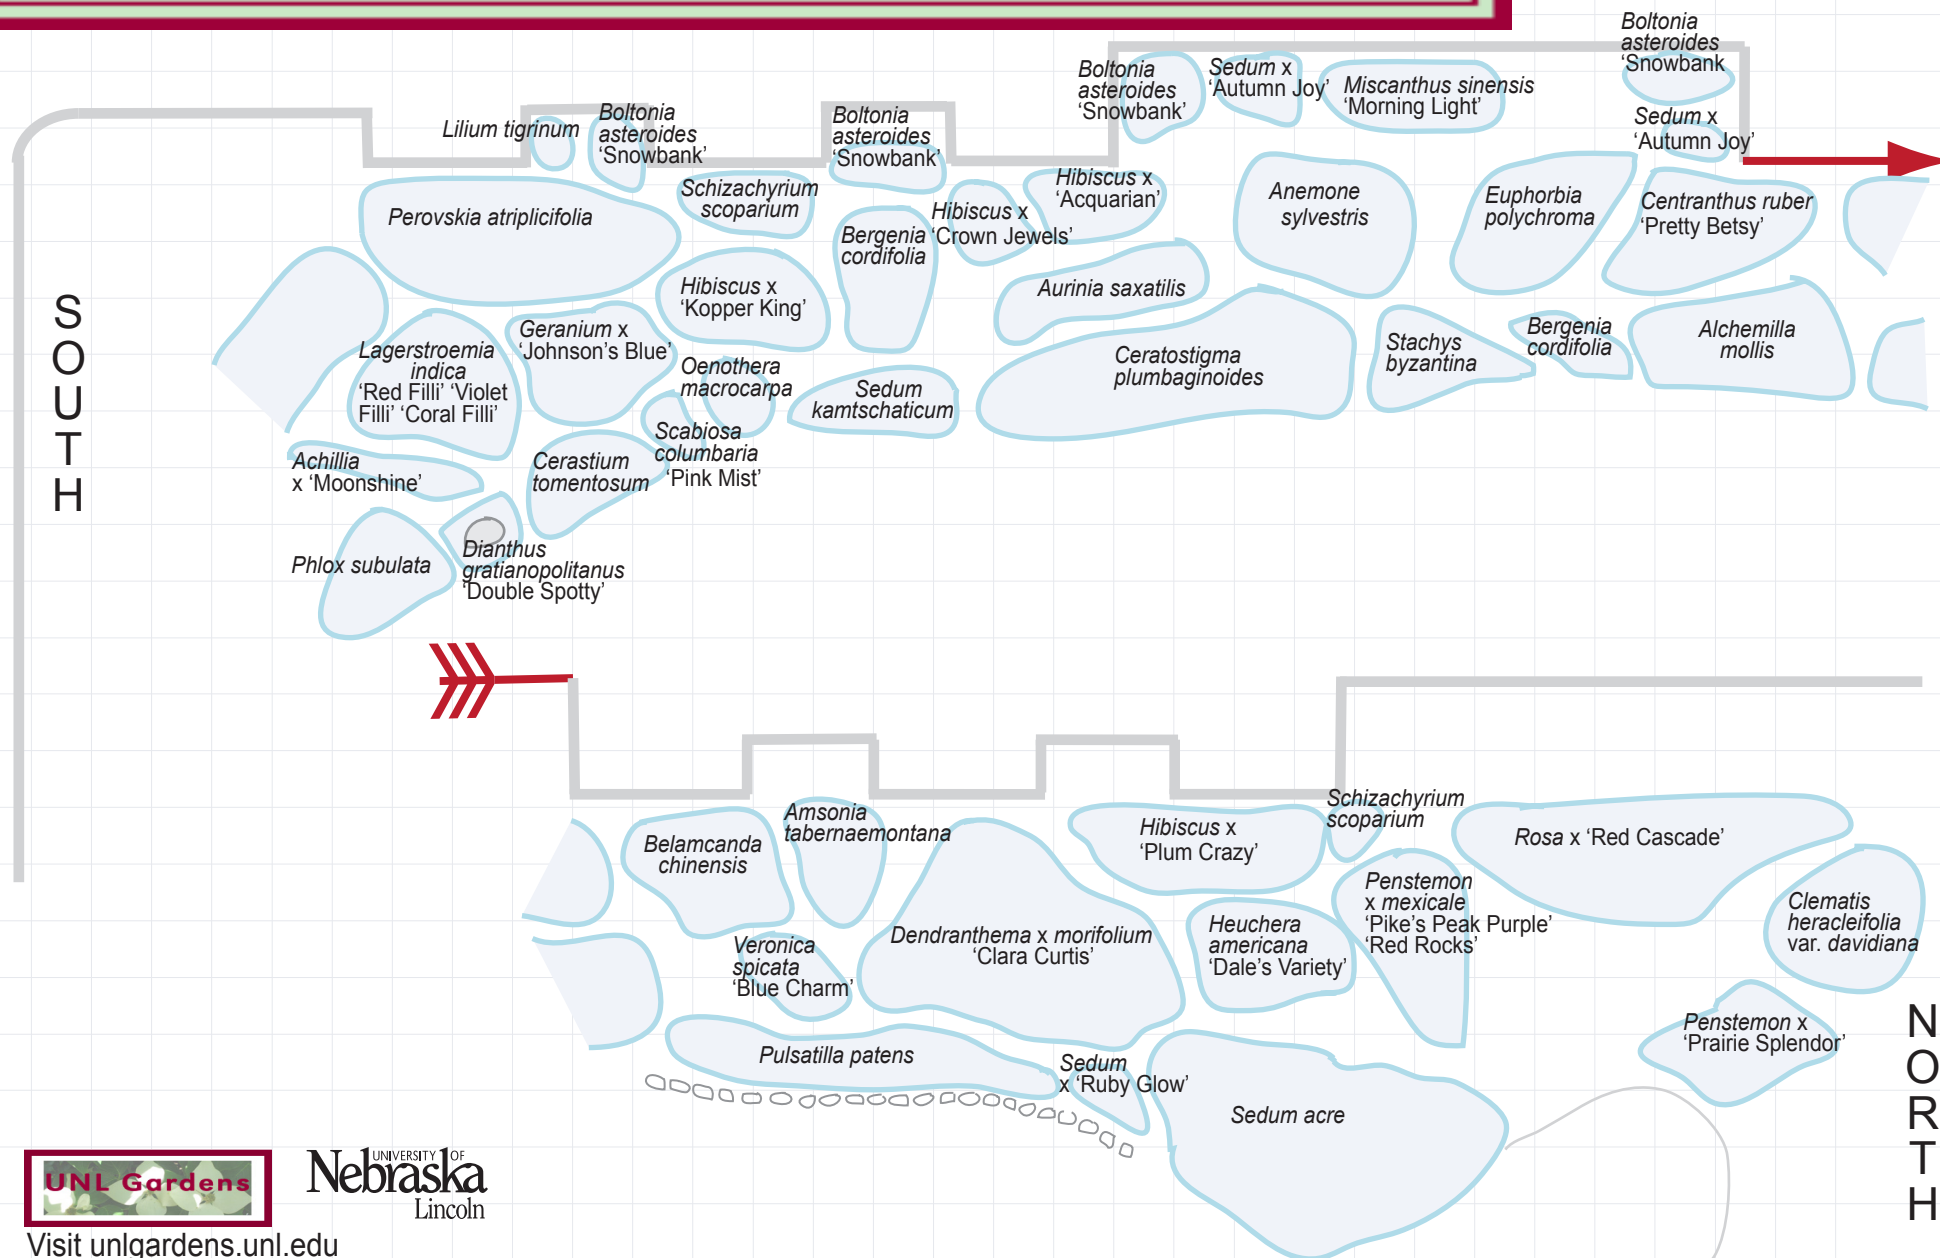

MAXWELL ARBORETUM: FLEMING SLOPE

UNIVERSITY OF
Nebraska
Lincoln

Visit unlgardens.unl.edu