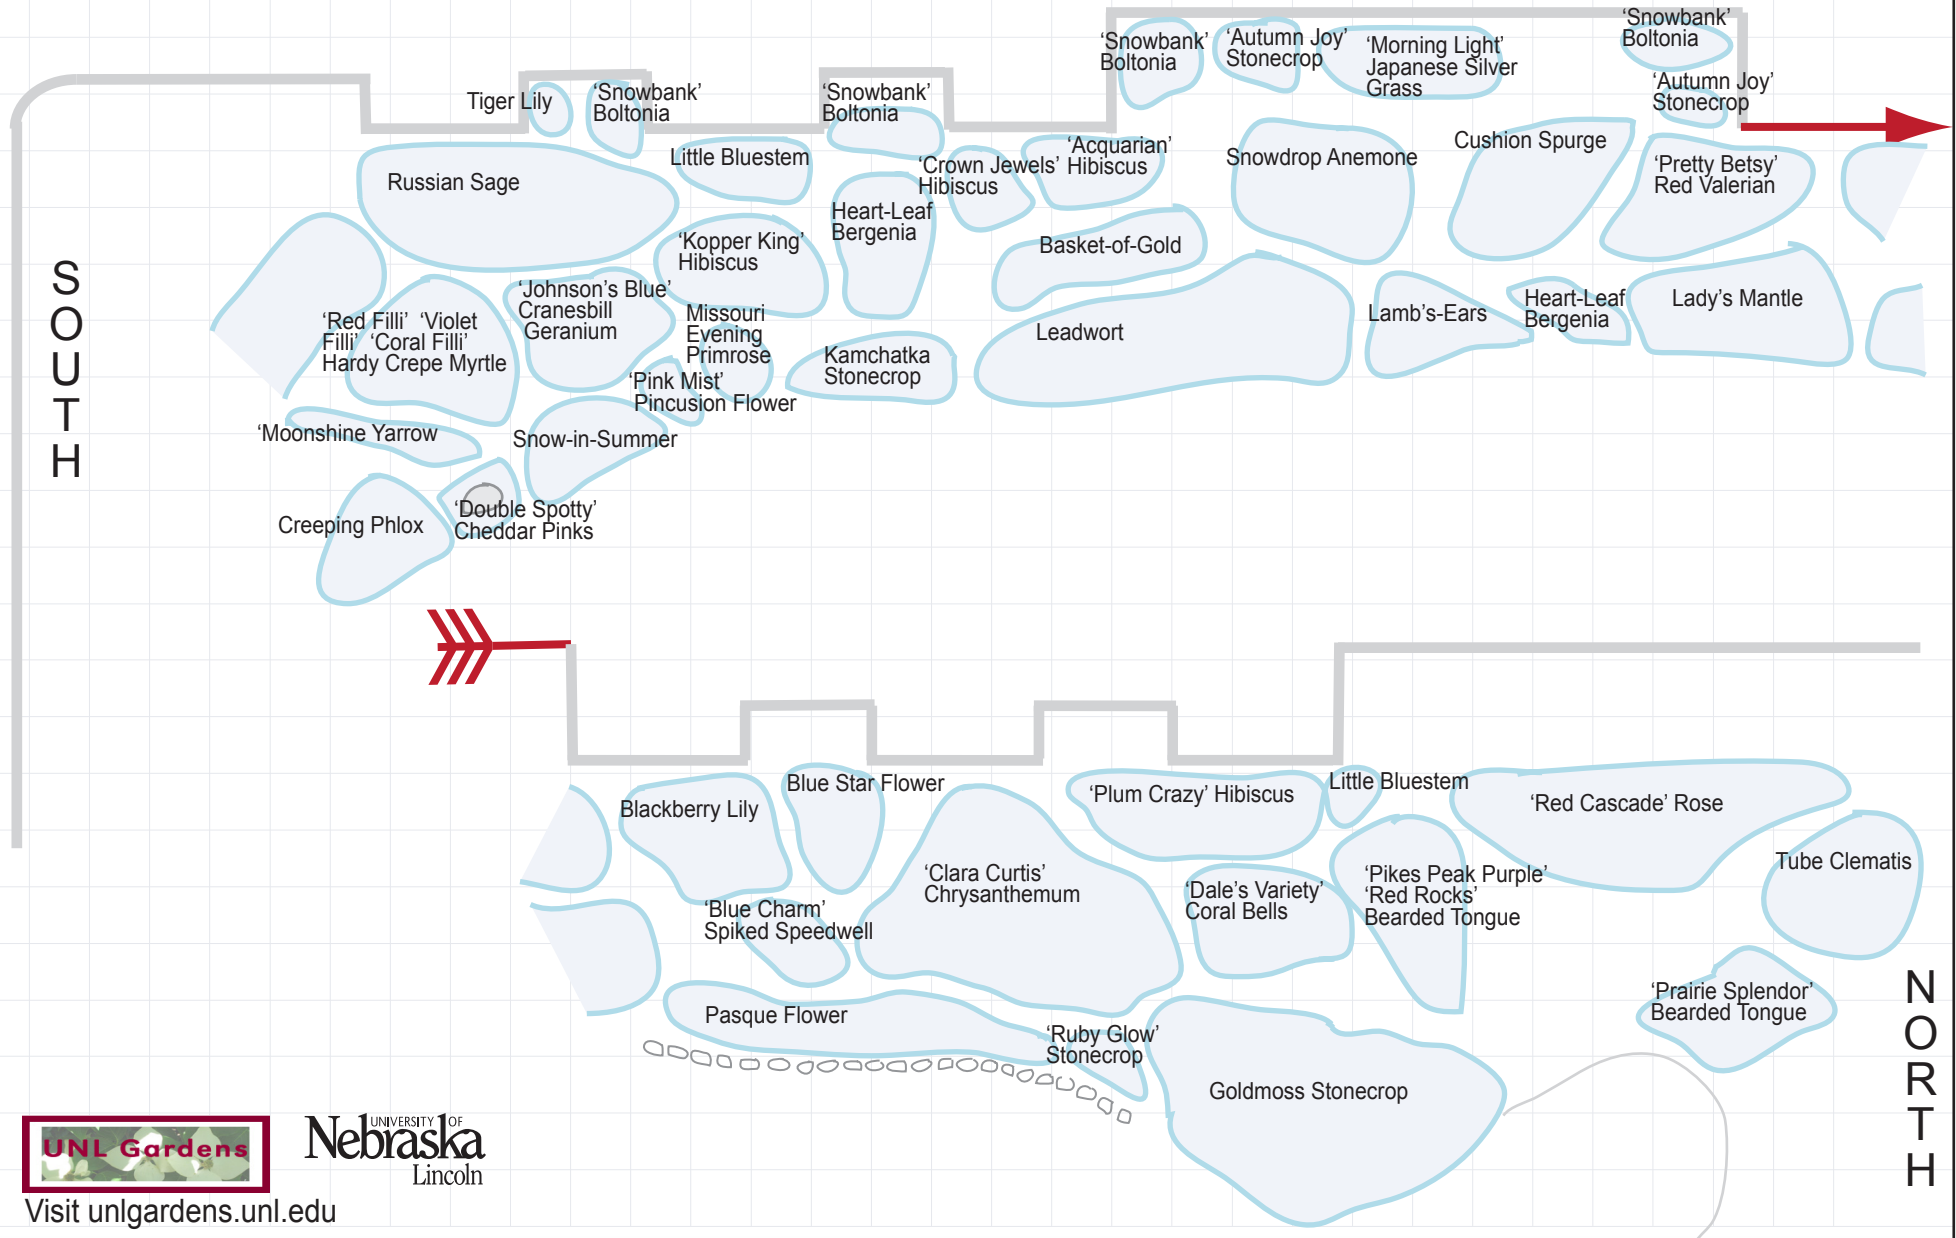

MAXWELL ARBORETUM: FLEMING SLOPE

UNIVERSITY OF
Nebraska
Lincoln

Visit unlgardens.unl.edu